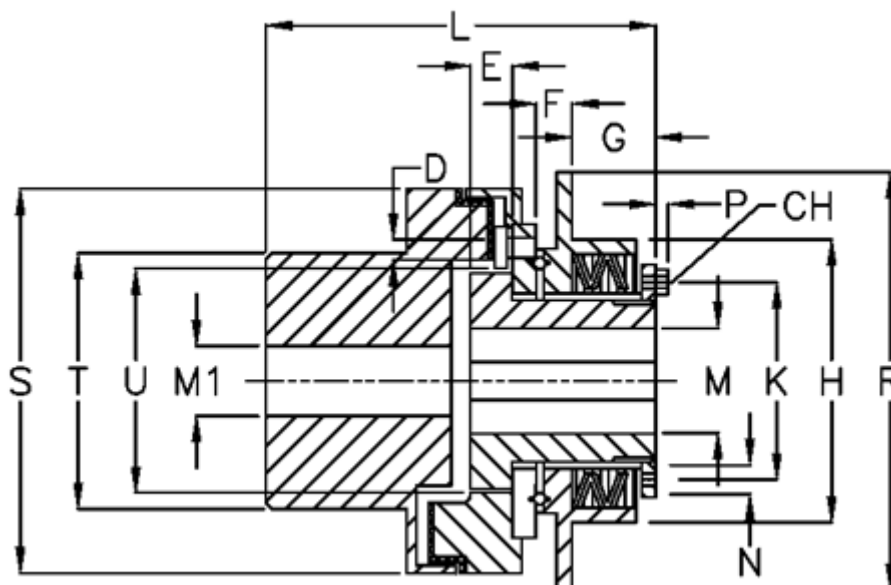

Article number: 46952534

Description: Safeguard mini G 25 LL

## Measures

D	= 6xM5	L	= 98.0	U	= 48
Disc spring mounting	= 3x2L	M1 max	= 35		
Disc spring version	= LL - heavy	M max	= 25		
E	= 17.0	M min	= 10		
F	= 7.0	P	= 4.0		
G	= 23.0	R	= 100		
H	= 74	S	= 82		
K	= 54	T	= 53		